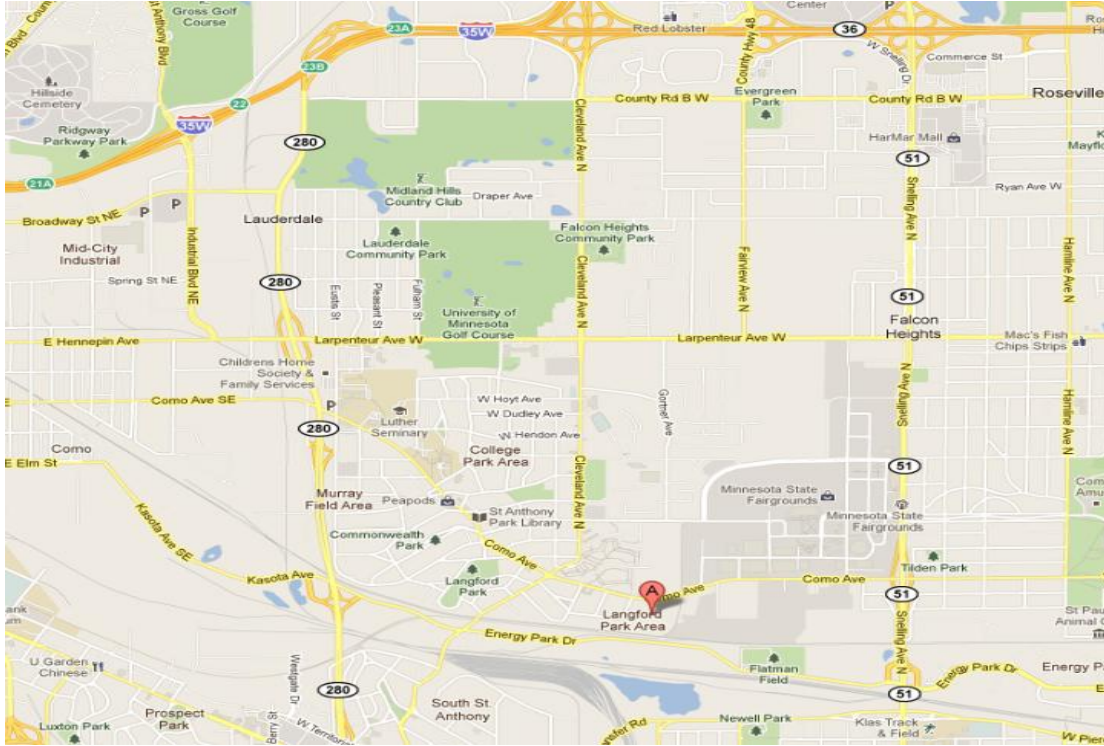

Directions to SPPS District Service Facilities

1930 Como Avenue, St. Paul MN, 55108

From the North: From 35W southbound, take exit 23A to merge onto Minnesota 280 South. Take Como Avenue Exit. Turn right onto N Hunting Valley Rd (follow signs to Como Ave). Turn right onto Como Avenue. Traveling East on Como, turn right at the 1930 Como West Entrance Parking Lot, marked Facilities and Operations. The Facilities Department entrance is located by a handicapped accessible ramp.

From the East: From Highway 94 westbound, travel to Snelling Avenue (Highway 51). Merge onto St. Anthony Avenue and turn right onto Snelling Ave North. Traveling North on Snelling, exit at Como Avenue and turn left. Traveling West on Como, turn left at the 1930 Como West Entrance Parking Lot, marked Facilities and Operations. The Facilities Department entrance is located by a handicapped accessible ramp.

From the West: From Highway 94 eastbound, travel to Minnesota 280 North. Take Highway 280 north to Como Avenue. Traveling East on Como, turn right at the 1930 Como West Entrance Parking Lot, marked Facilities and Operations. The Facilities Department entrance is located by a handicapped accessible ramp.

From the South: From 35W northbound, take exit 16B to I-94 E towards St. Paul. Take the left exit 236 and merge onto Minnesota 280 North. Take Highway 280 North to the Como Avenue exit. Traveling East on Como, turn right at the 1930 Como West Entrance Parking Lot, marked Facilities and Operations. The Facilities Department entrance is located by a handicapped accessible ramp.