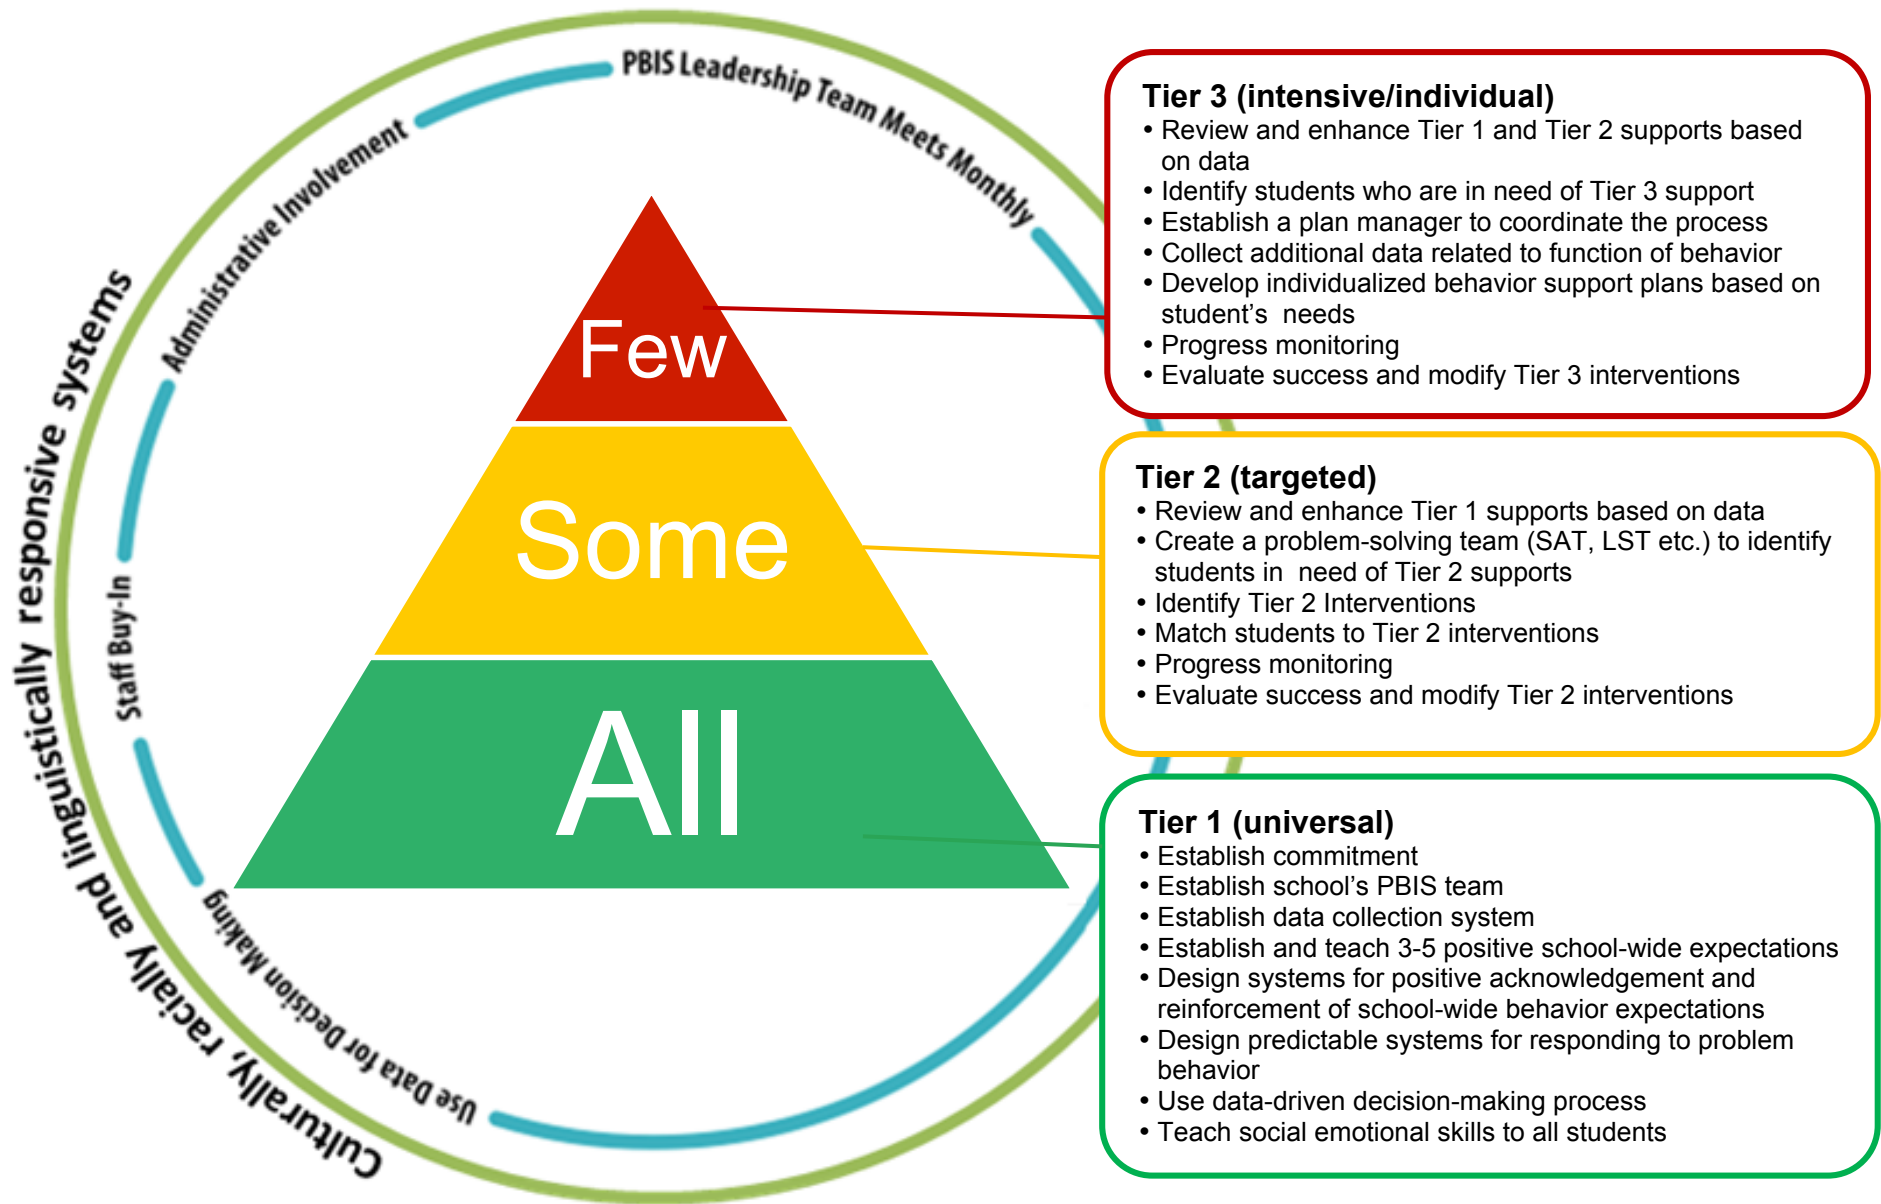

# PBIS: A framework for every SPPS school

For additional information and support, please contact your vertical team lead, or PBIS department leads Erin Metz (Erin.Metz@spps.org) or Kristi Kohn (Kristi.Kohn@spps.org).