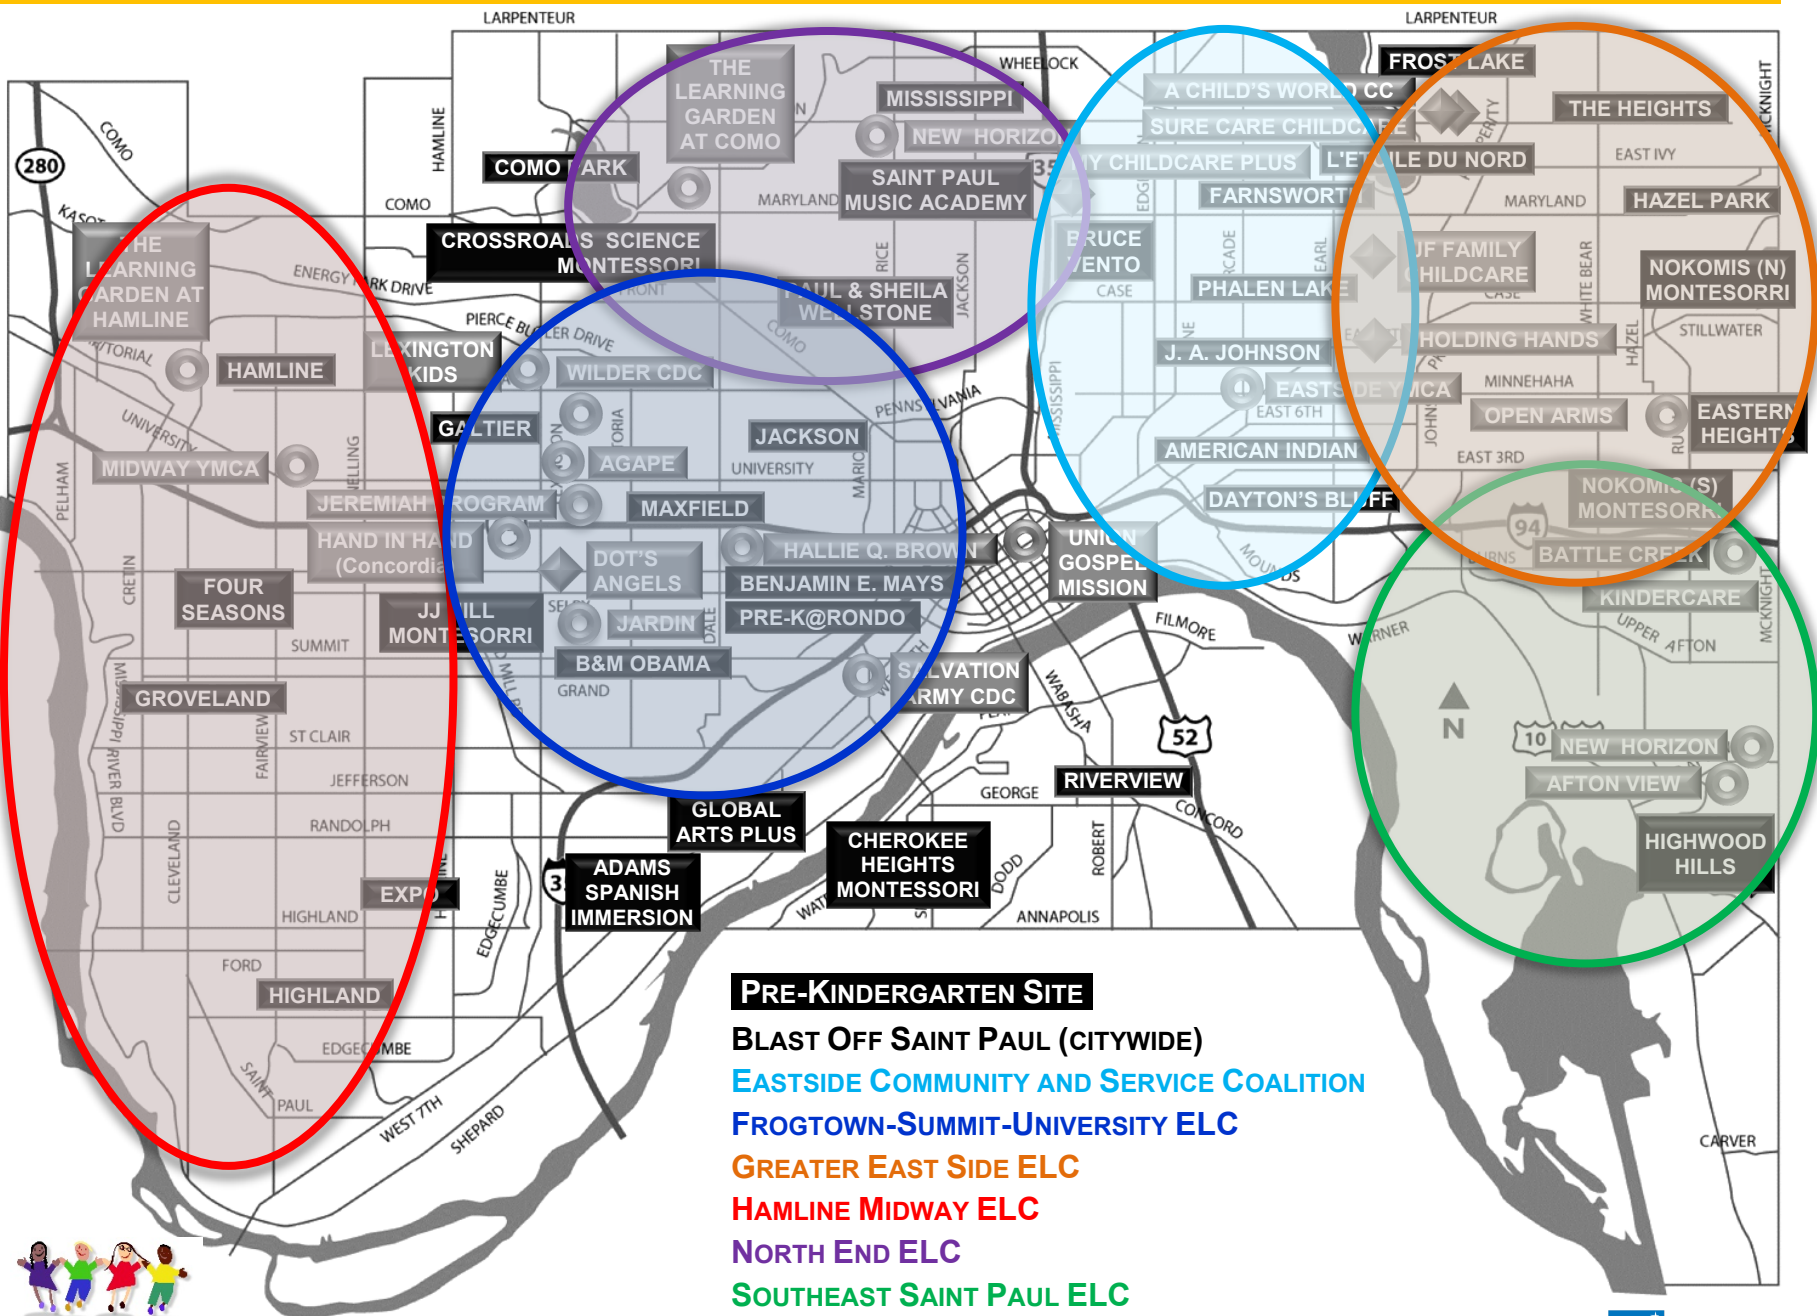

# SPPS OEL Early Learning Coalitions (ELCs)

**Office of Early Learning**  
 1930 Como Ave.  
 St. Paul, MN 55108

## PRE-KINDERGARTEN SITE

**BLAST OFF SAINT PAUL (CITYWIDE)**

**EASTSIDE COMMUNITY AND SERVICE COALITION**

**FROGTOWN-SUMMIT-UNIVERSITY ELC**

**GREATER EAST SIDE ELC**

**HAMLINE MIDWAY ELC**

**NORTH END ELC**

**SOUTHEAST SAINT PAUL ELC**

## EARLY CARE AND EDUCATION PROVIDER:

◆ FAMILY PROVIDER    ○ CENTER PROVIDER