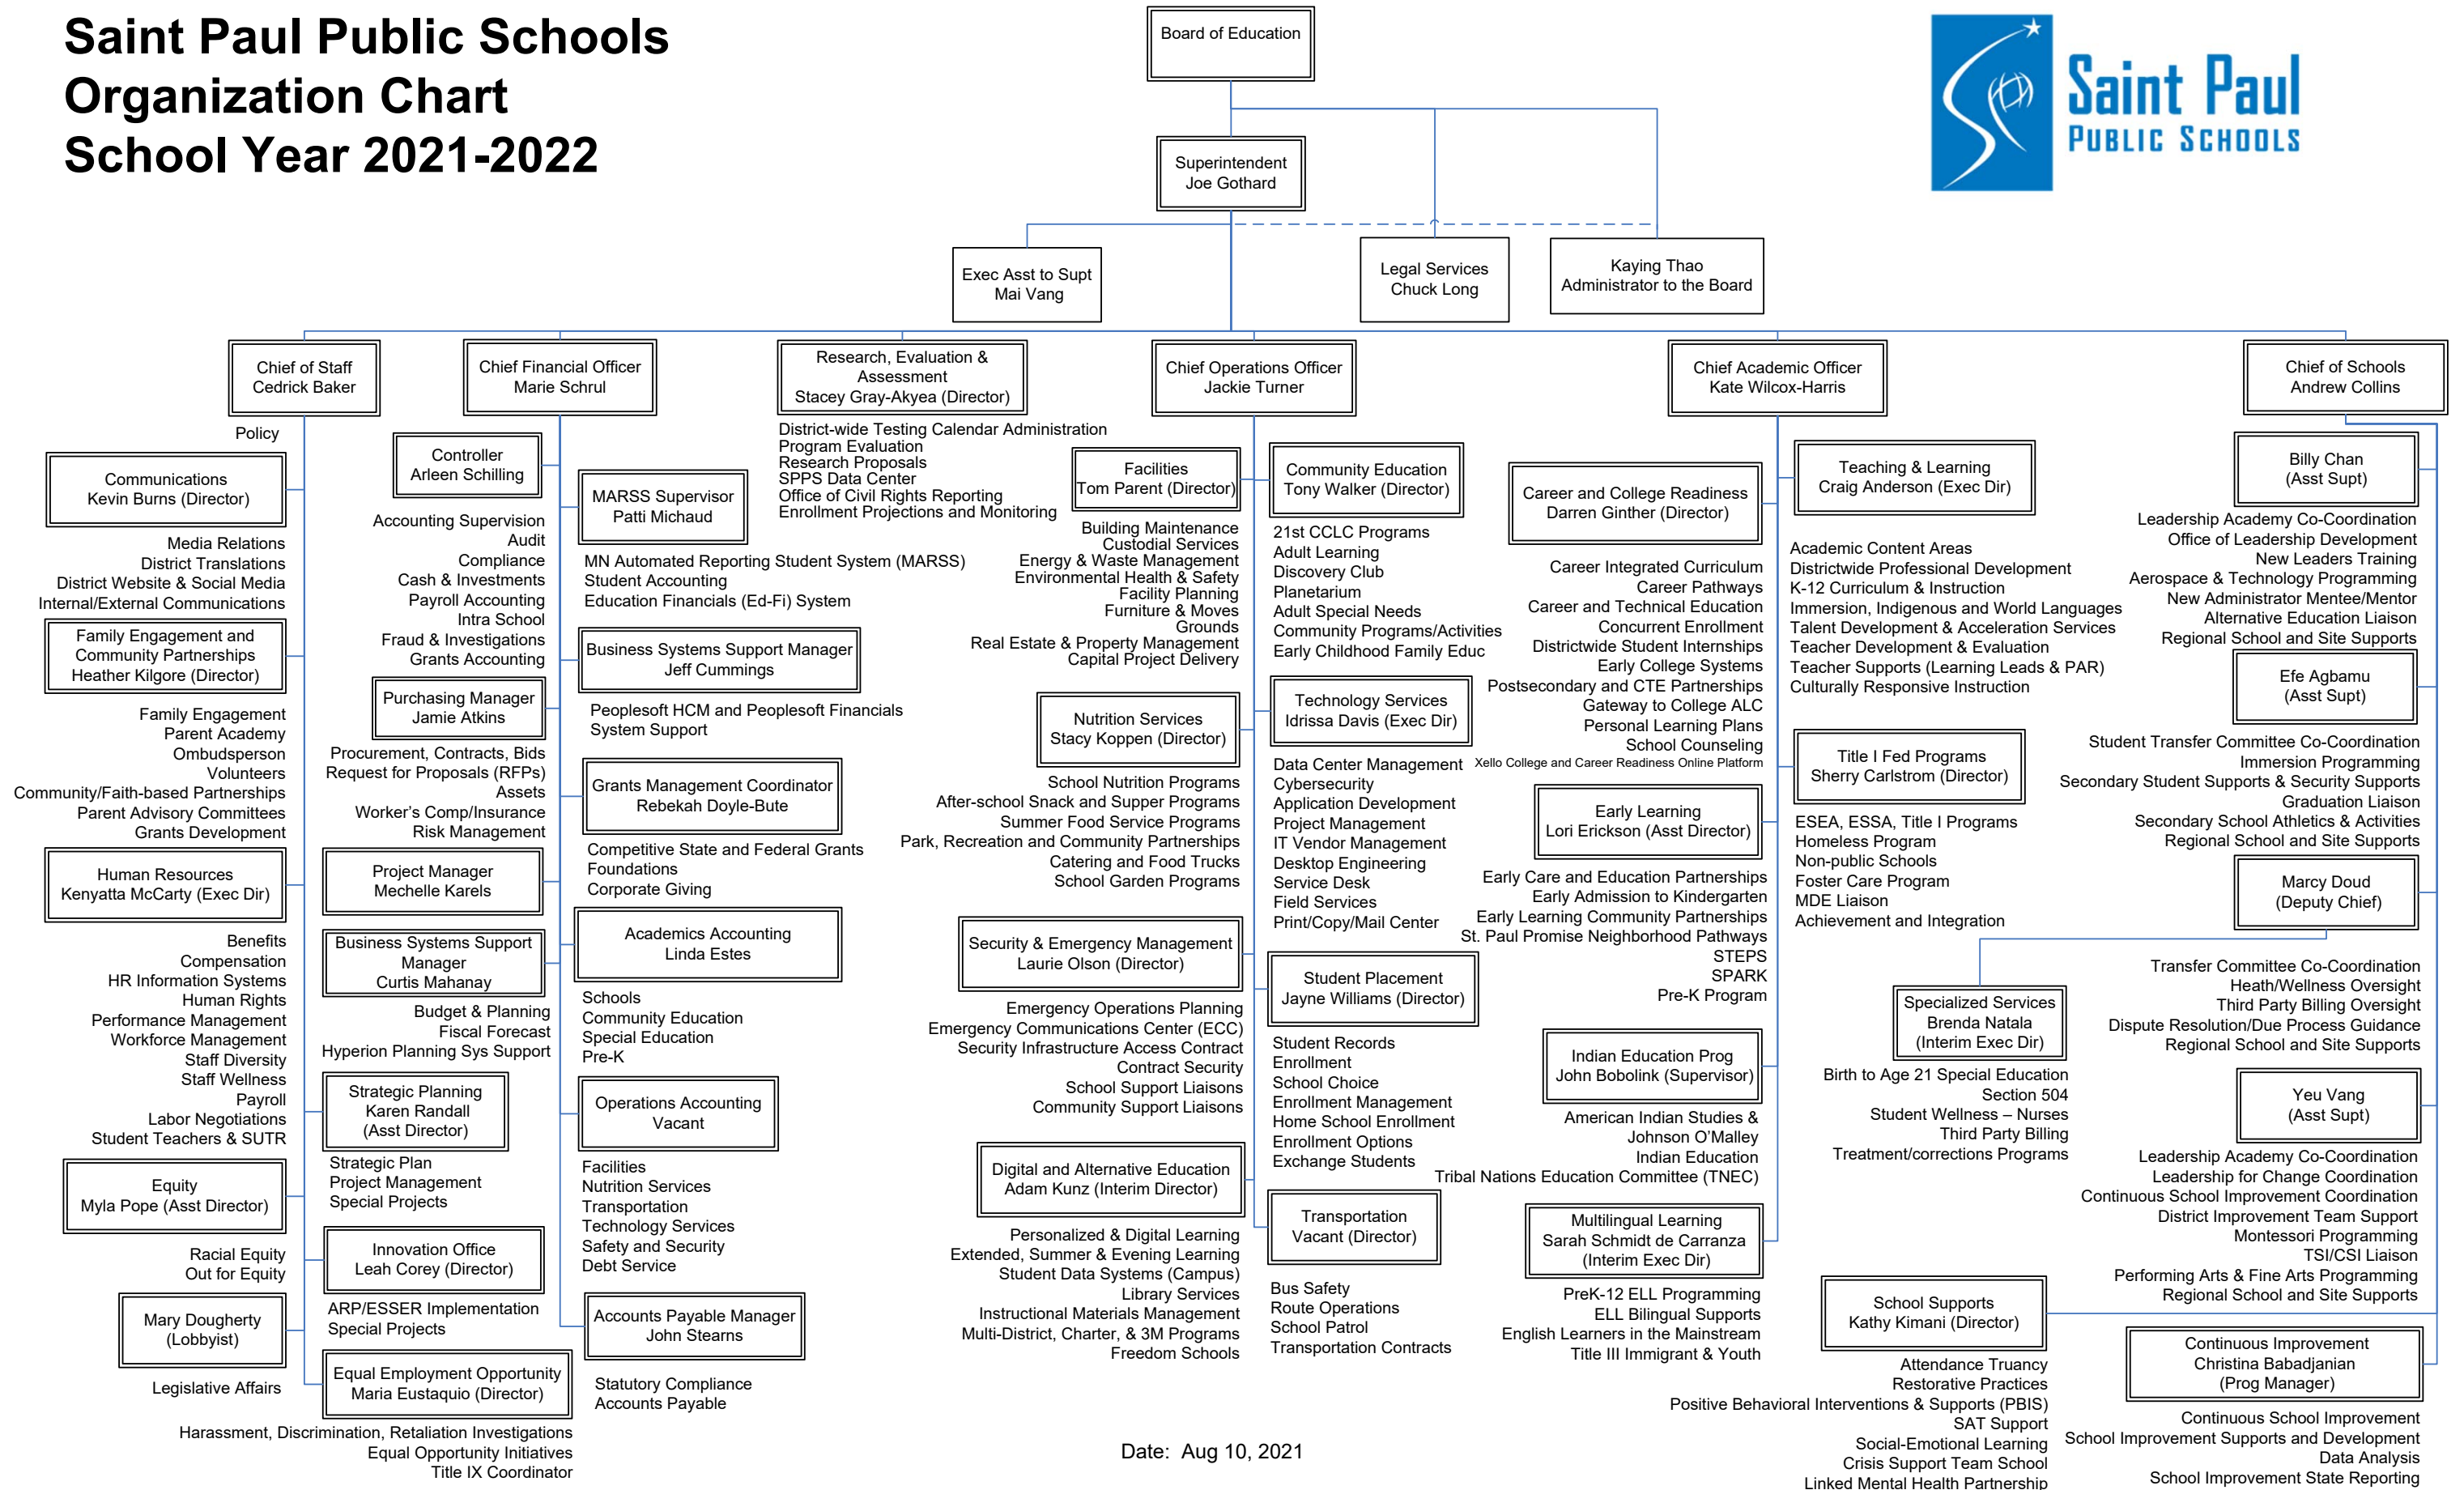

# Saint Paul Public Schools Organization Chart School Year 2021-2022

Date: Aug 10, 2021