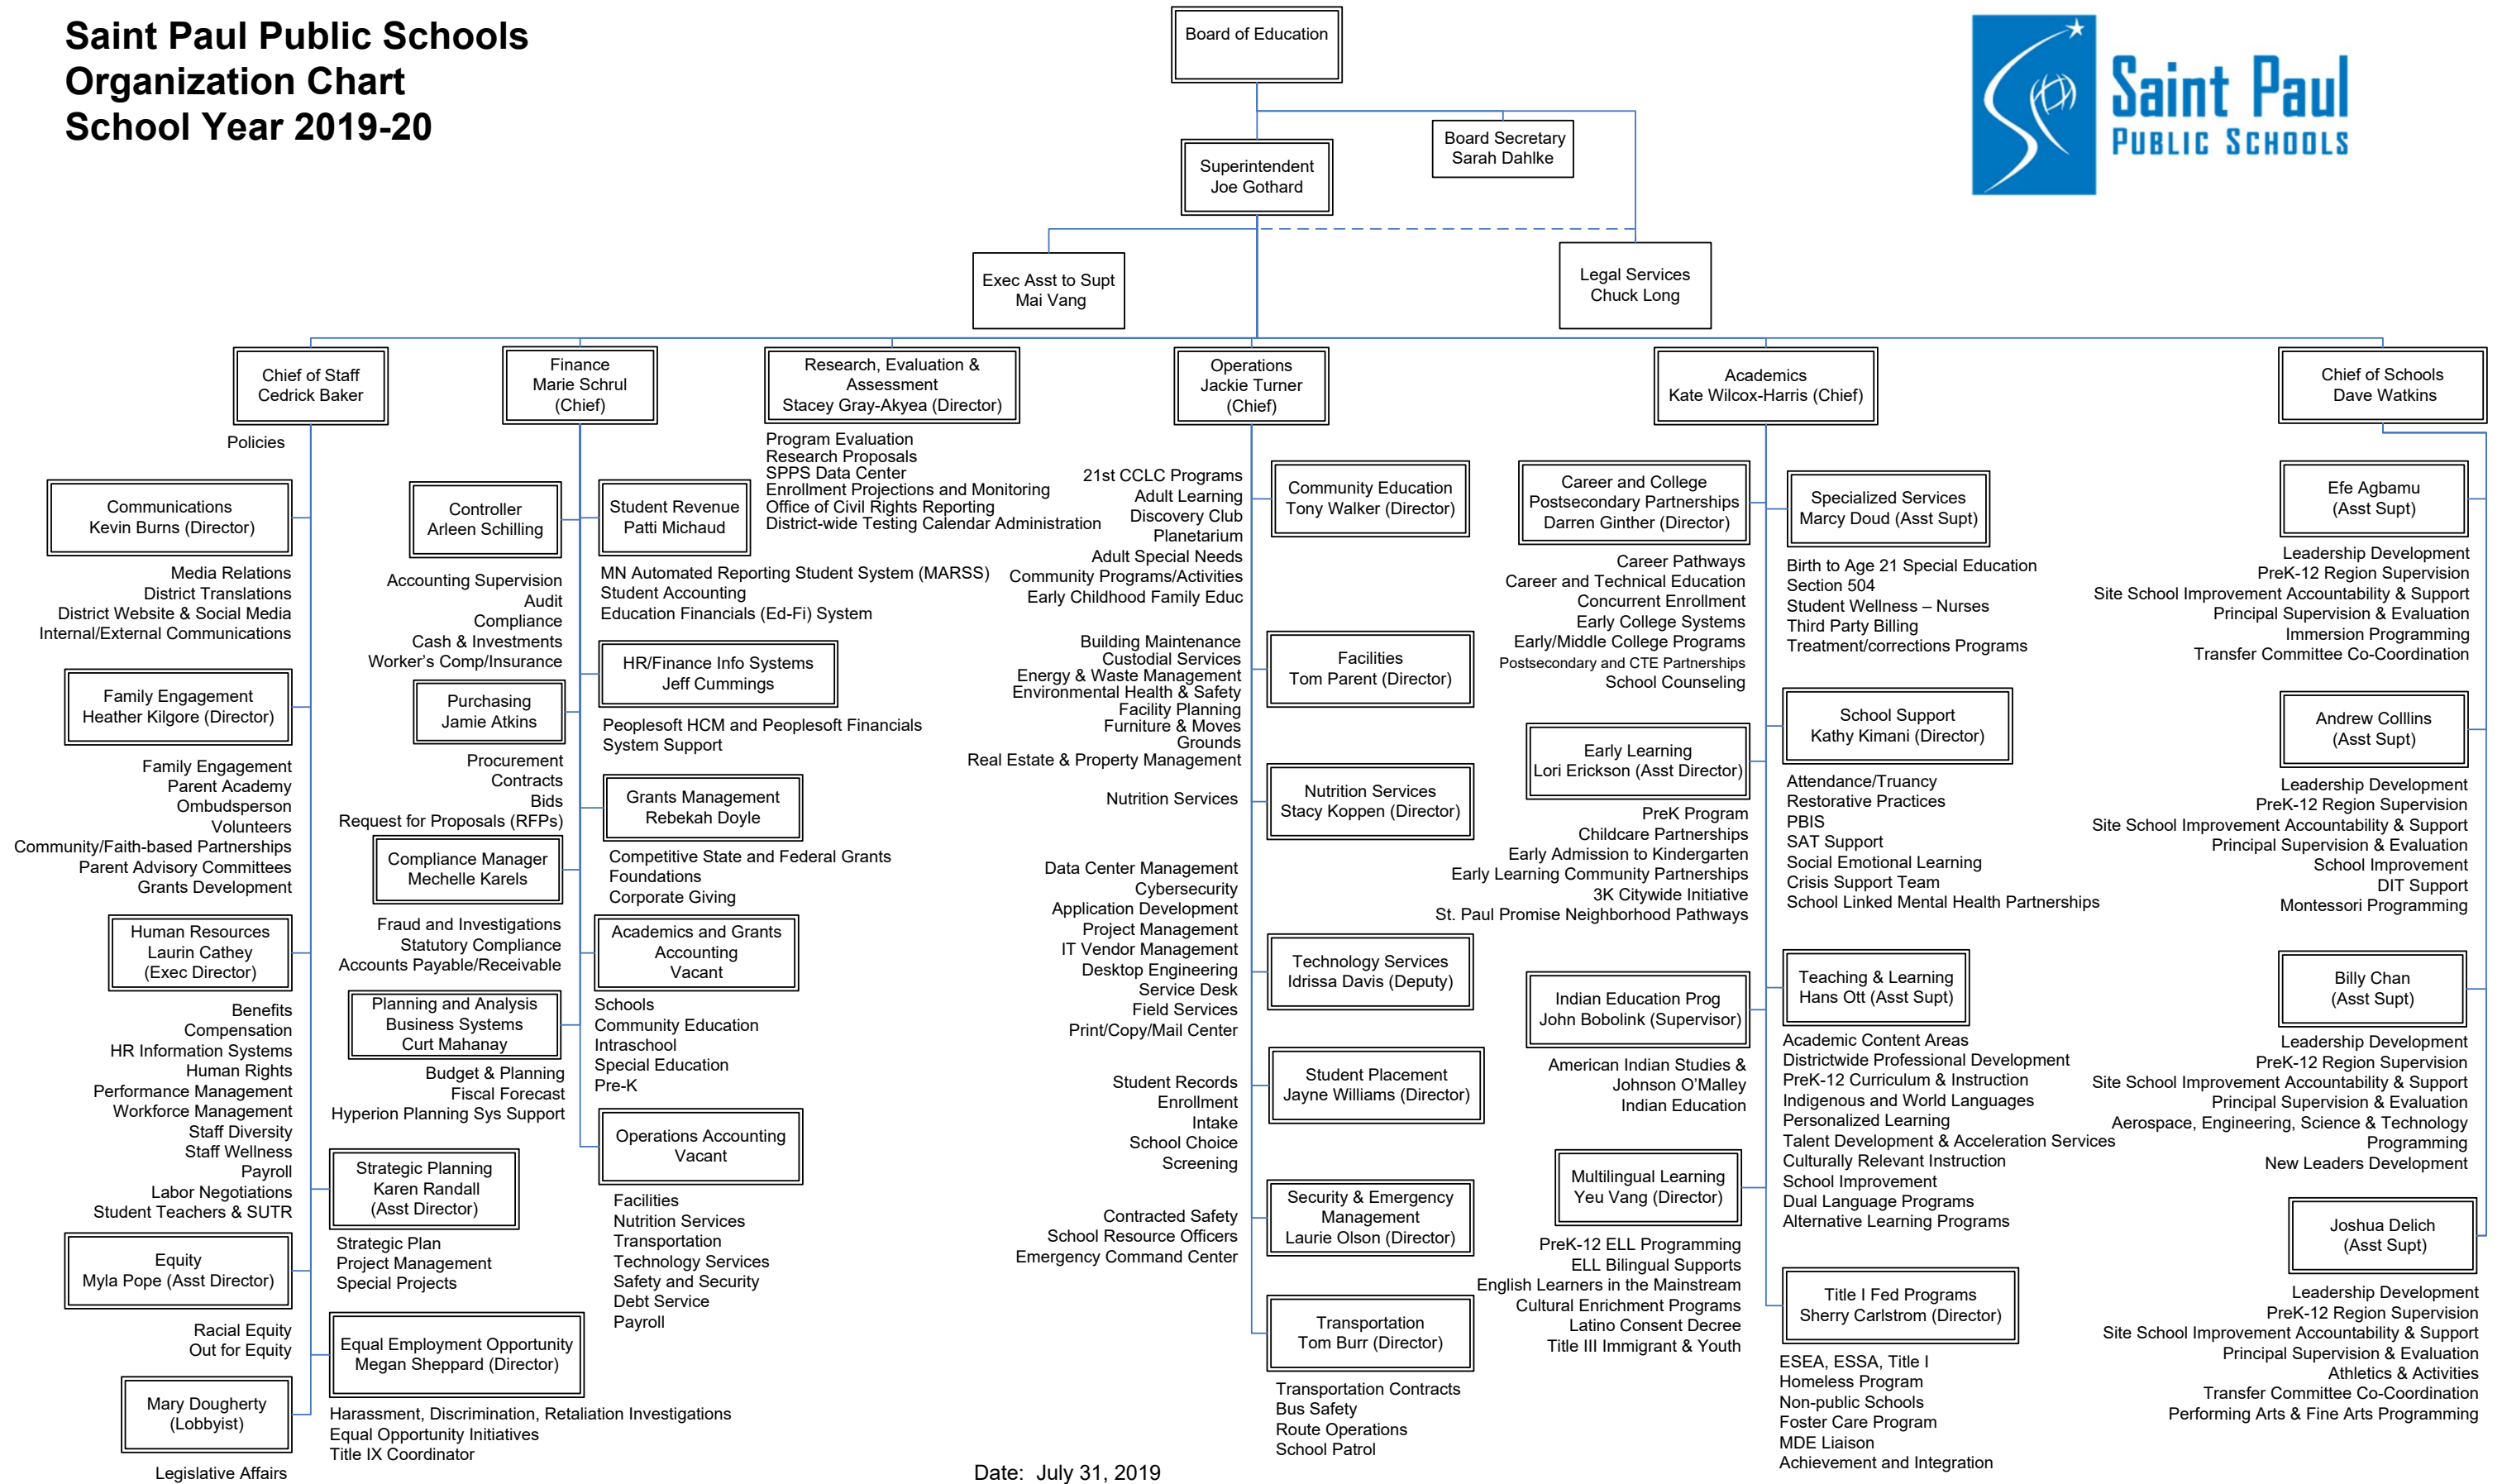

# Saint Paul Public Schools Organization Chart School Year 2019-20

Date: July 31, 2019