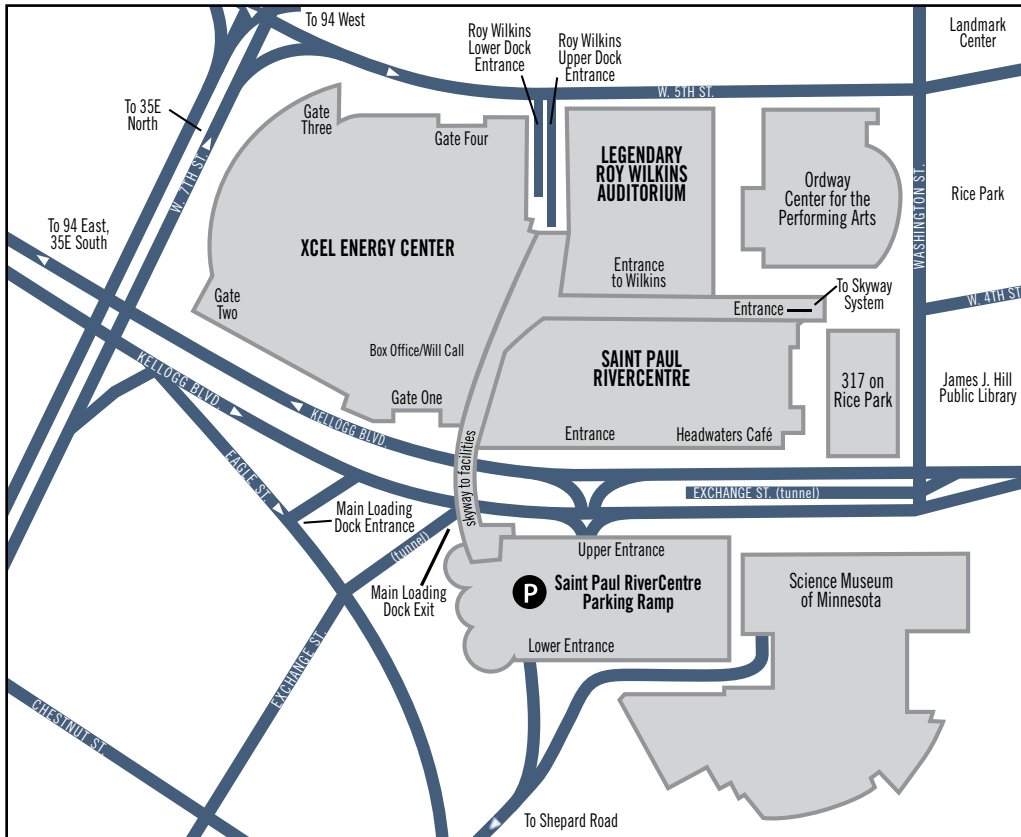

FRONT DOOR PARKING

RIVERCENTRE PARKING RAMP

FROM THE WEST

Option A: Take 94 east to the 5th St. exit. Continue past West 7th St., turn right on Washington St., right on Kellogg Blvd. and turn left into the Saint Paul RiverCentre ramp.

Option B: Take 94 east to the 10th St. exit. Right on St. Peter St., right on Kellogg Blvd. Just past Washington St. turn left into the Saint Paul RiverCentre ramp.

Option C: Take 94 east to the Kellogg Blvd. exit. Follow Kellogg Blvd. down the hill about ½ mile and cross West 7th St. The Saint Paul RiverCentre ramp is on your right.

FROM THE SOUTH

Option A: Take 35E north to Shepard Rd. exit. Turn right, follow Shepard Rd. to Chestnut St./Eagle Pkwy. Turn left, cross the RR tracks, right at the stoplight and veer left into the Saint Paul RiverCentre ramp.

- **Entrances:** RiverCentre Parking Ramp has two entrances. The upper entrance is located on Kellogg Boulevard and the lower entrance is located at the intersection of Eagle Street and Chestnut Street.