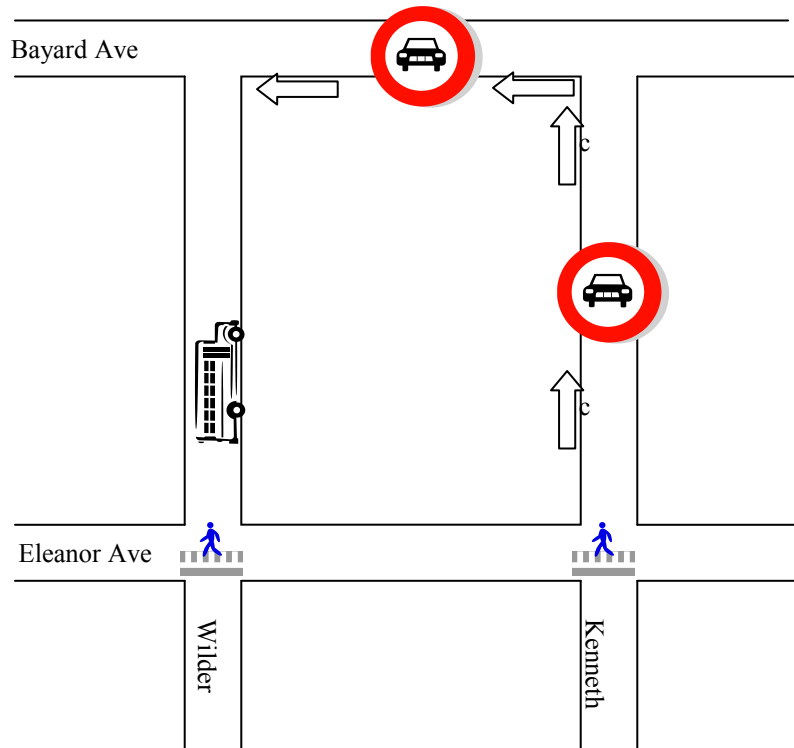

Horace Mann School Dismissal Plan

Families may park on the side opposite of school in order to either visit the school or use the playground, but please cross only at the intersections.

Picker-uppers go out the Kenneth door. Families pick up only on the school sides of Bayard and Kenneth.

Bussers go out the Garden door. Buses drop off and pick up on Wilder.

Walking patrols cross only at the designated intersections.

Horace Mann School
2001 Eleanor Ave
Saint Paul, MN 55116

Phone: 651-293-8965
Fax: 651-293-8985
Website: www.spps.org/mann