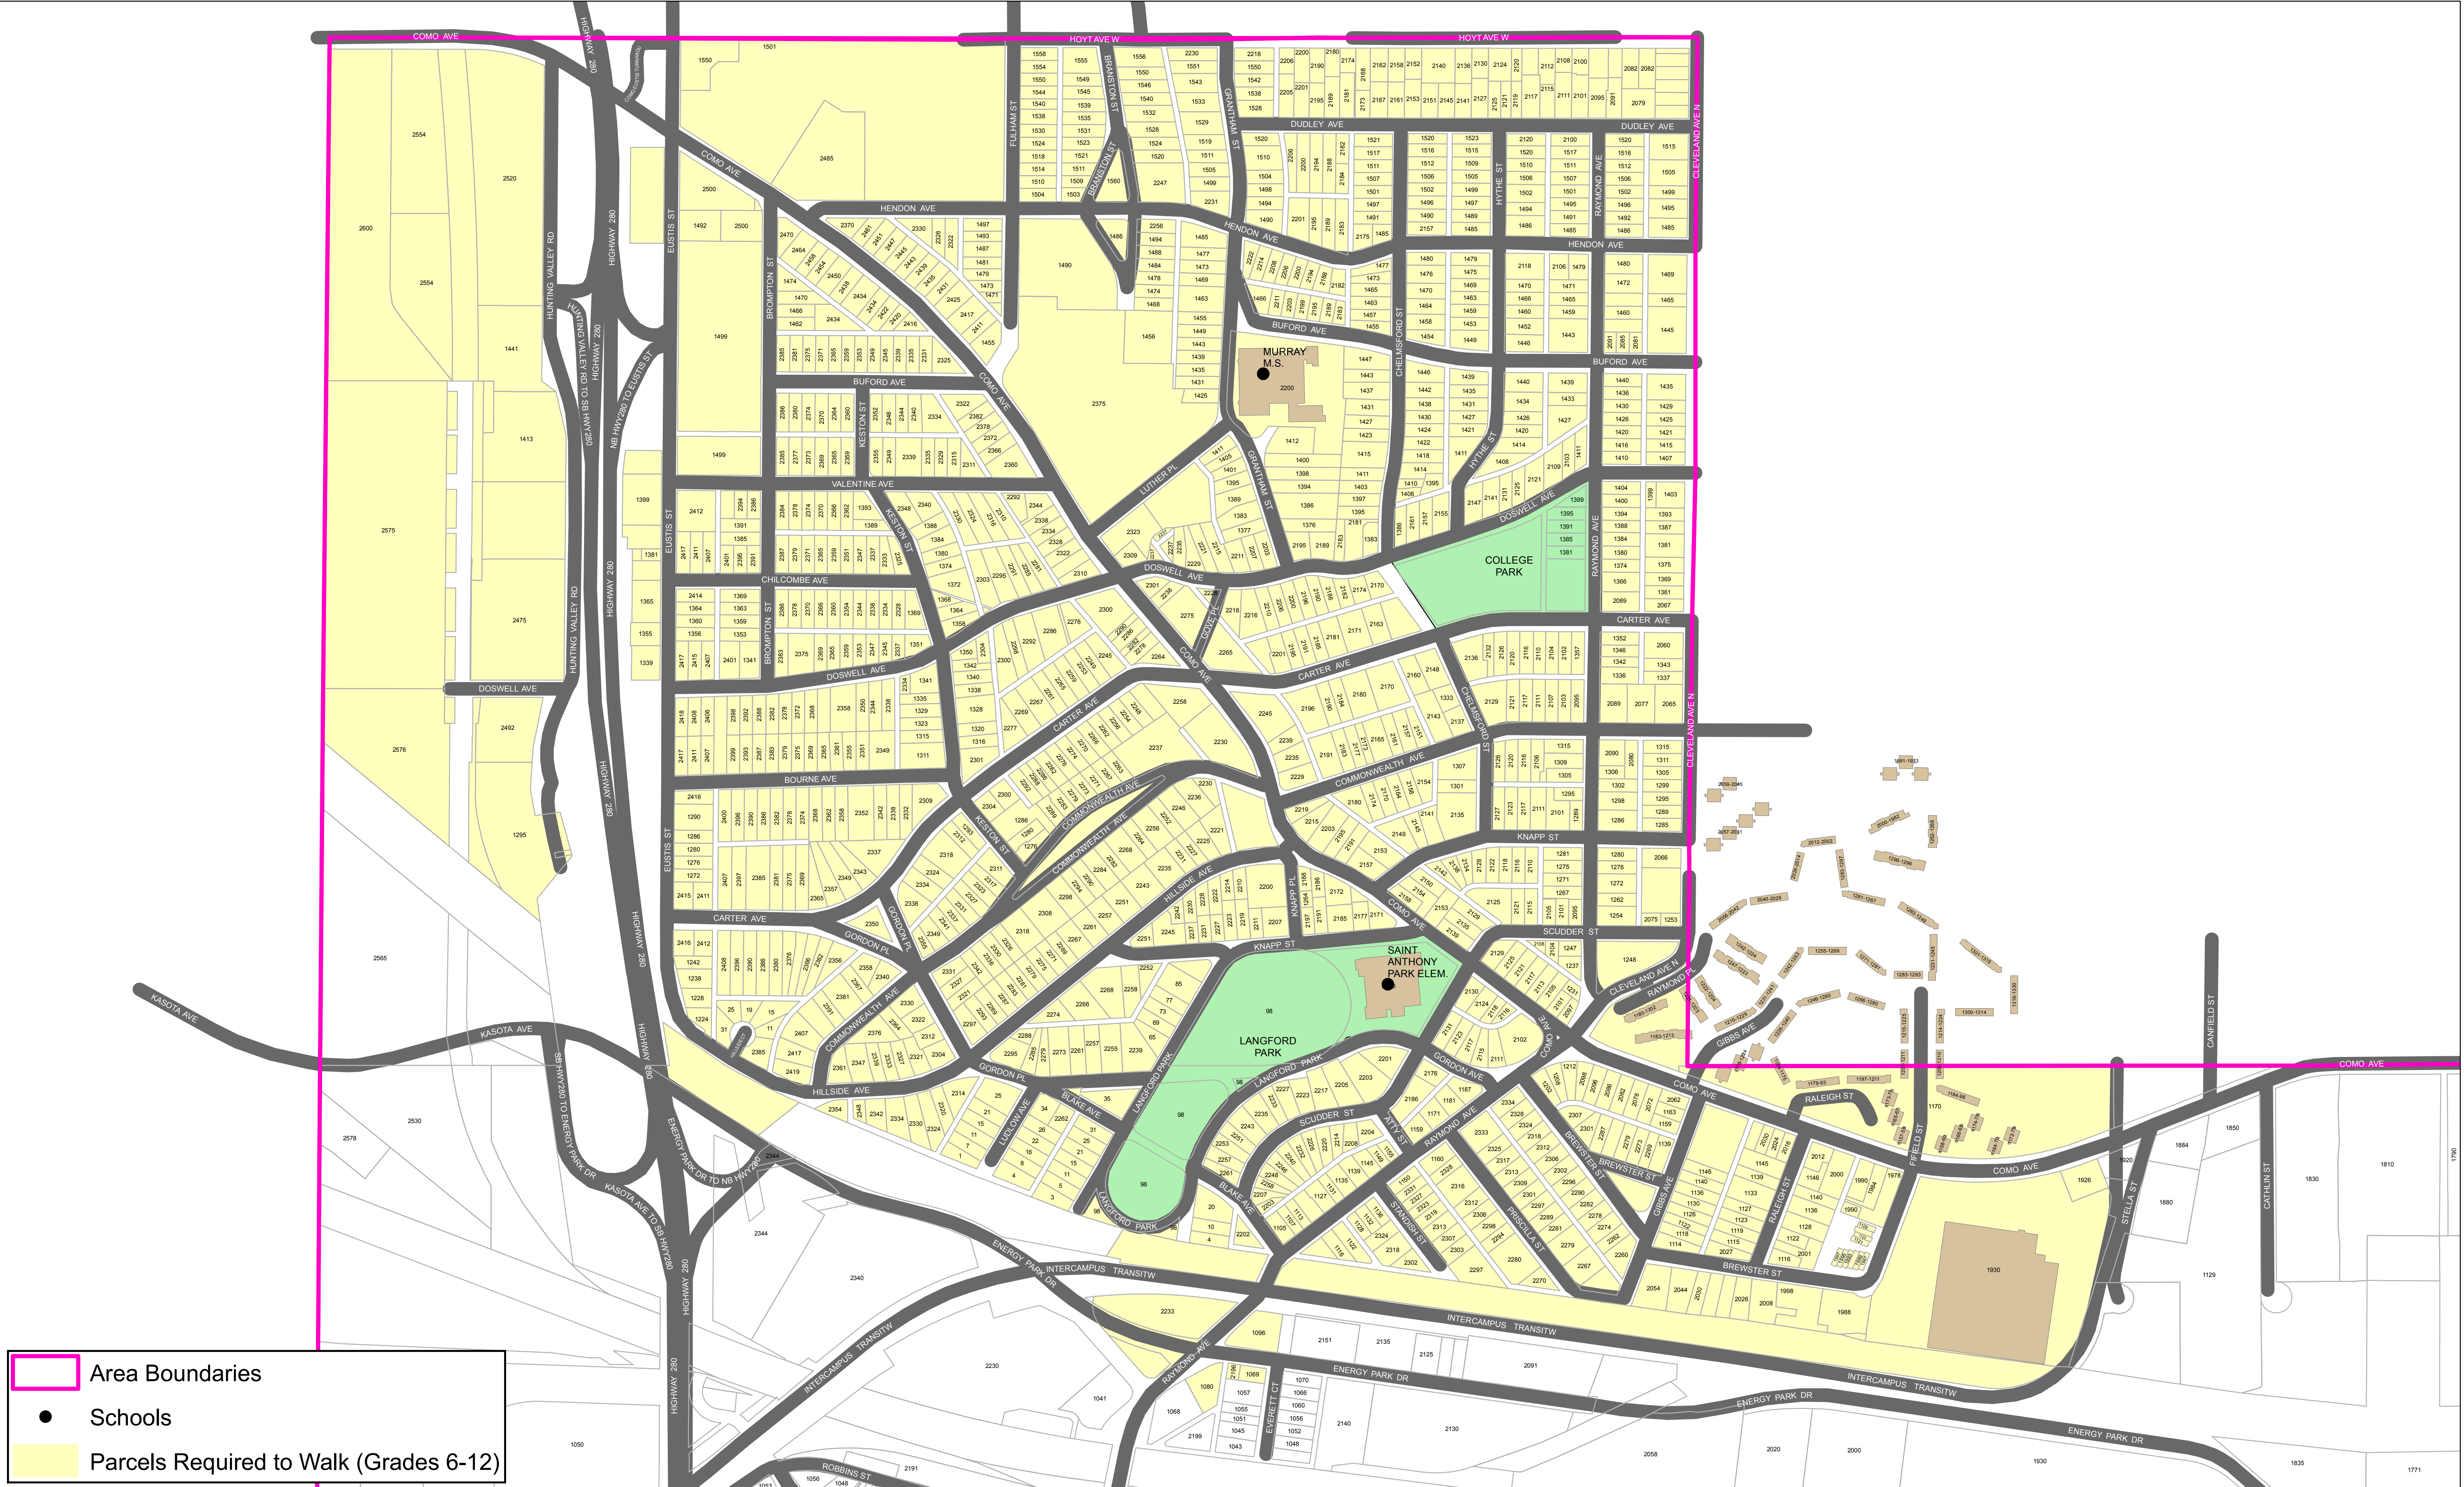

Murray MS 1 Mile Walk Area

Provided by Saint Paul Public Schools Transportation Department

- Area Boundaries
- Schools
- Parcels Required to Walk (Grades 6-12)