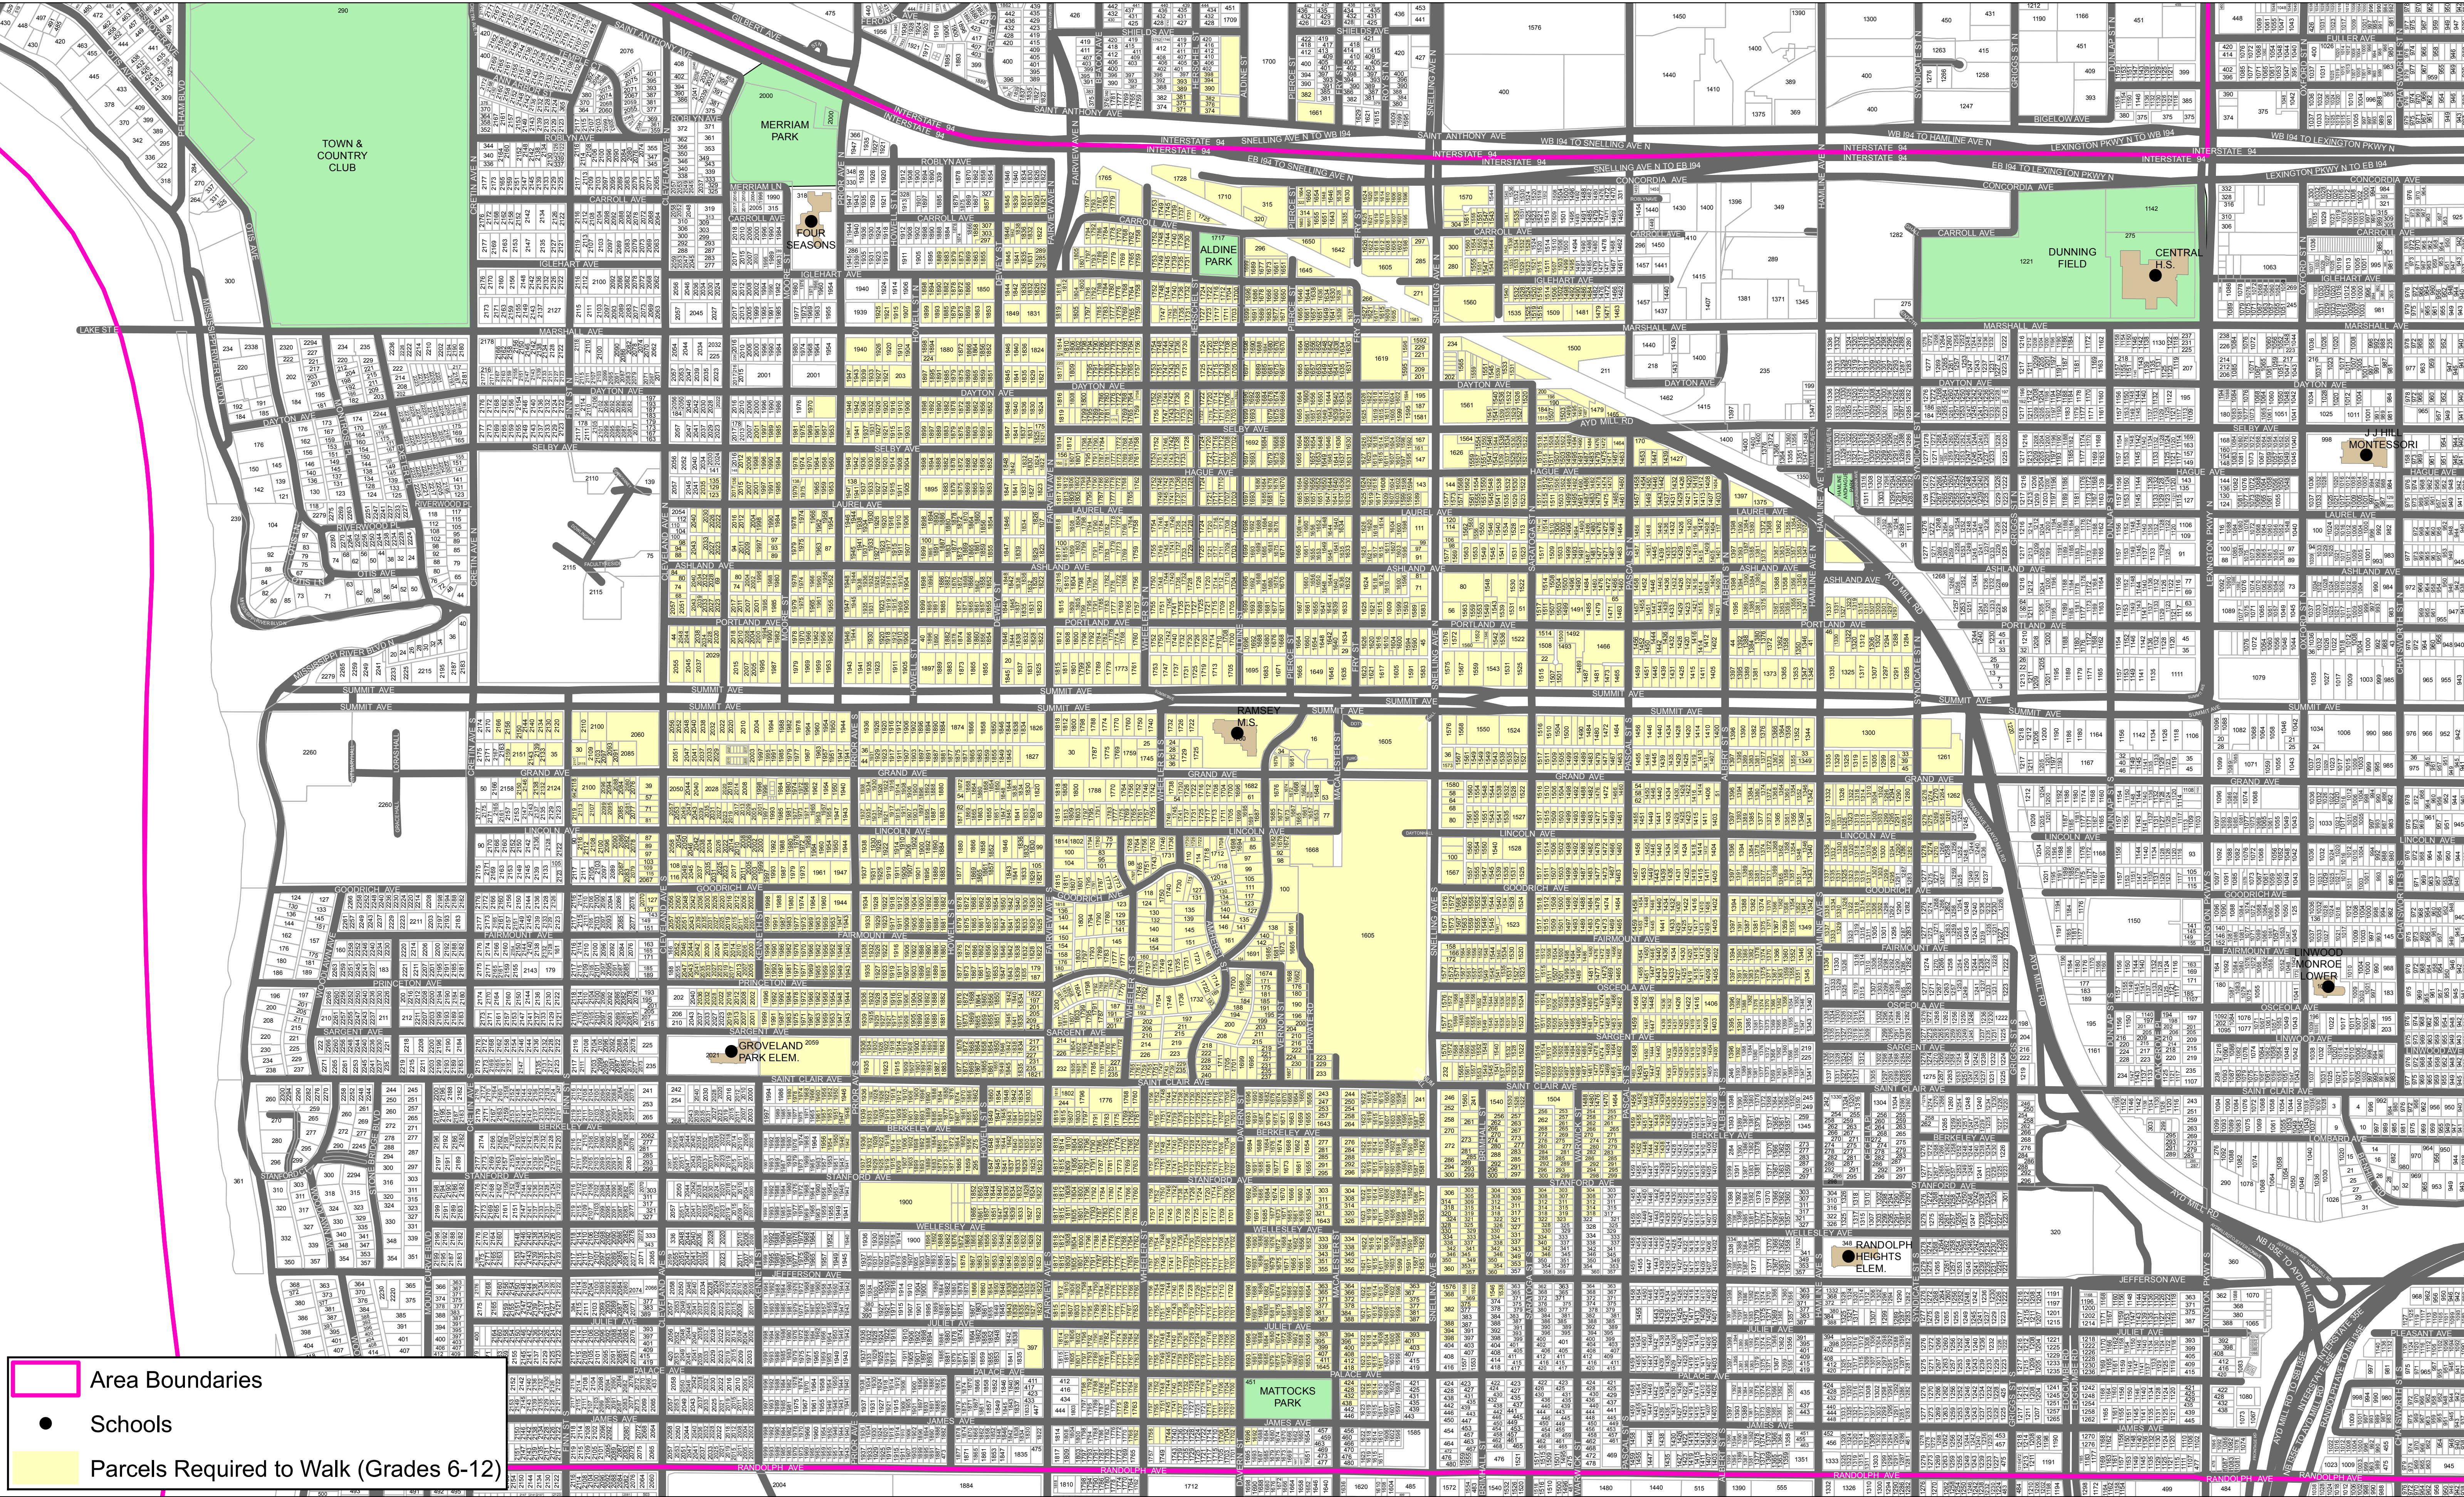

Ramsey MS 1 Mile Walk Area

Provided by Saint Paul Public Schools Transportation Department

- Area Boundaries
- Schools
- Parcels Required to Walk (Grades 6-12)